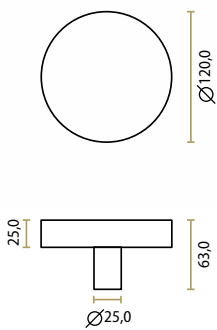

LUNE

DOOR KNOBS

Lune | Jolie Design
Aged Gold
No. J1612GA