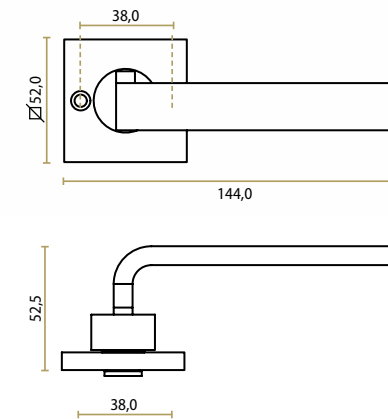

Anvil | It's a Roel Design
Black
No. J1805BK
L 170 H 40 W 23 cc 160 mm

Anvil | It's a Roel Design
Black
No. J1809BK
L 330 H 40 W 23 cc 320 mm

ANVIL

CABINET HANDLES & KNOBS

LIV

DOOR & WINDOW HARDWARE

LEVER HANDLES