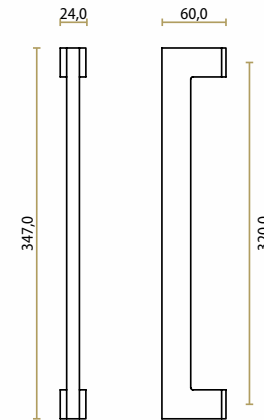

EVOKE

DOOR & WINDOW HARDWARE

PULL HANDLES

Evoke | Jolie Design
Aged Gold
No. J1570GA

Evoke | Jolie Design
Old Silver
No. J1570OS

Evoke | Jolie Design
Aged Bronze
No. J1570AB

Evoke | Jolie Design
Black
No. J1570BK