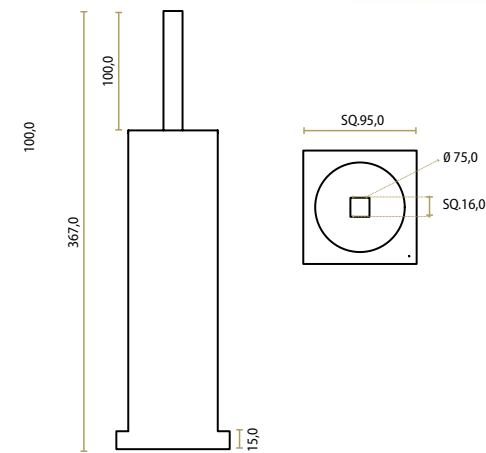

JOLIE DESIGN

BATHROOM ACCESSORIES

TOILET BRUSH HOLDER

Jolie Design
Aged Gold
No. J0350GA
toilet brush included

Jolie Design
Old Silver
No. J0350OS
toilet brush included

Jolie Design
Aged Bronze
No. J0350AB
toilet brush included

Jolie Design
Aged Gold
No. J0351GA

Jolie Design
Aged Bronze
No. J0351AB