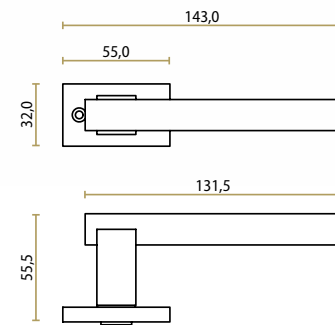

CORE

DOOR & WINDOW HARDWARE

LEVER HANDLES

とてもシンプルでおしゃれなこのシリーズは、Luneのキャビネットやドアノブ、Brute、Contourシリーズ、Jolieのバスルーム用アクセサリとよく合います。

Coreのキャビネットハンドル・ノブはどちらも水平/垂直方向に取り付け可能です。

仕上げはエイジドゴールド、エイジドブロンズ、オールドシルバー、ブラックがあります。

CORE COLLECTION

Core | Jolie Design
Aged Gold
No. J0250GA
Spring loaded

Core | Jolie Design
Old Silver
No. J0250OS
Spring loaded

Core | Jolie Design
Aged Bronze
No. J0250AB
Spring loaded

Core | Jolie Design
Black
No. J0250BK
Spring loaded