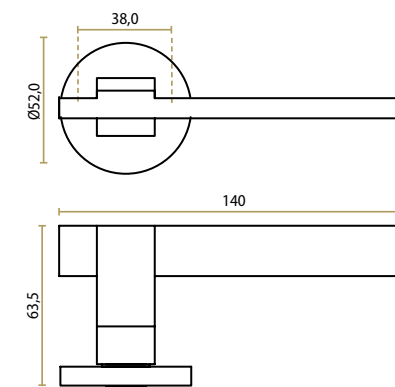

Ville | It's a Roel Design
Aged Gold
No. J1950GA
Spring loaded

Ville | It's a Roel Design
Old Silver
No. J1950OS
Spring loaded

Ville | It's a Roel Design
Aged Bronze
No. J1950AB
Spring loaded

Ville | It's a Roel Design
Black
No. J1950BK
Spring loaded