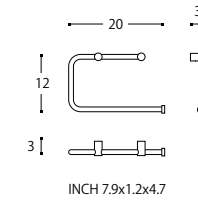

○
PAPER HOLDER / TOWEL RACK *
CS226 03 54
MATTE
CS226 36 54
SOFT BLACK