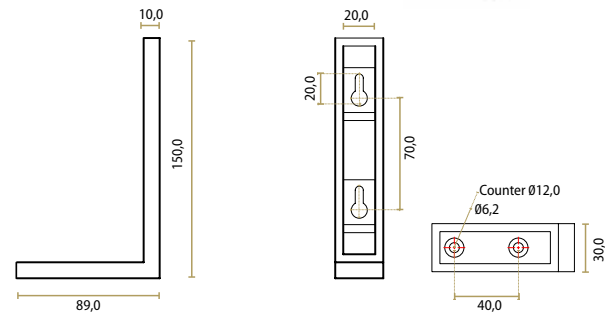

Jolie Design
Old Silver
No. J0351OS

※こちらはブラシホルダーを壁面に設置するためのブラケットです。

Jolie Design
Black
No. J035300

※トイレブラシ交換用パーツです。

Jolie Design
Black
No. J035200

※ブラシホルダー交換用パーツです。