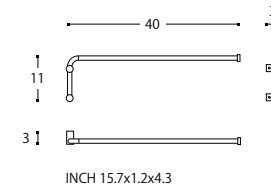

○
TOWEL RACK *

CS226 03 64
MATTE
CS226 36 64
SOFT BLACK

○
DOUBLE TOWEL RACK *

CS226 03 61
MATTE
CS226 36 61
SOFT BLACK

Logic

Design by Cosmic Studio

○
SWIVEL TOWEL RACK *
CS226 03 74
MATTE
CS226 36 74
SOFT BLACK