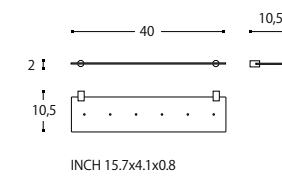

Logic

Design by Cosmic Studio

CS226 36 72

CS226 36 59

FINISHES 仕上げ

Matte

Soft Black

○
TOWEL RACK *

CS226 03 64
MATTE
CS226 36 64
SOFT BLACK

○
DOUBLE TOWEL RACK *

CS226 03 61
MATTE
CS226 36 61
SOFT BLACK

Logic

Design by Cosmic Studio

○
SWIVEL TOWEL RACK *
CS226 03 74
MATTE
CS226 36 74
SOFT BLACK

○
TOWEL RING *
CS226 03 72
MATTE
CS226 36 72
SOFT BLACK

○
PAPER HOLDER / TOWEL RACK *
CS226 03 54
MATTE
CS226 36 54
SOFT BLACK

○
PAPER HOLDER WITH COVER

CS226 03 59
MATTE
CS226 36 59
SOFT BLACK

○
STAINLESS STEEL FLAT SHELF *

CS226 03 46
MATTE
CS226 36 46
SOFT BLACK

○
HOOK

CS225 03 21
MATTE
CS225 36 21
SOFT BLACK

○ ステンレス
* 石膏ボードの壁に安全に取り付けるためのオプション (30mmφディスクプレート) が含まれています。