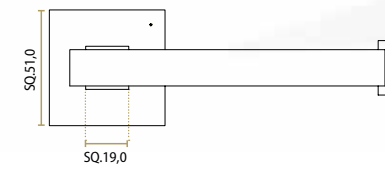

JOLIE DESIGN

BATHROOM ACCESSORIES

TOILET ROLLHOLDER