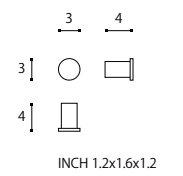

○
HOOK

CS225 03 21
MATTE
CS225 36 21
SOFT BLACK