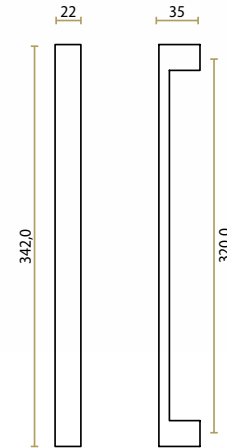

REBEL COLLECTION

Rebel | Jolie Design
Aged Gold
No. J1409GA