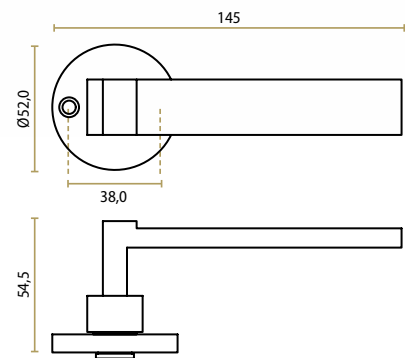

ANVIL

DOOR & WINDOW HARDWARE

LEVER HANDLES

AnvilシリーズはJolieのOne、Verve、Brute、Contourと合うようにデザインされています。

ドア用金物はEvokeのドアストッパーと一緒にご利用頂けます。

仕上げはエイジドゴールド、エイジドブロンズ、オールドシルバー、ブラックがあります。

ANVIL COLLECTION

Anvil | It's a Roel Design
Aged Gold
No. J1850GA
Spring loaded

ANVIL

DOOR & WINDOW HARDWARE

PULL HANDLES

BATHROOM ACCESSORIES