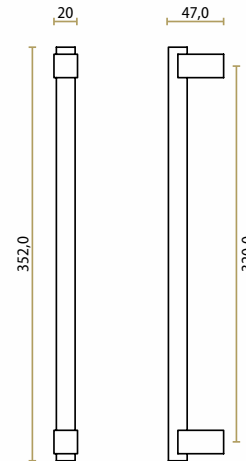

CORE

DOOR & WINDOW HARDWARE

PULL HANDLES

Core | Jolie Design
Aged Gold
No. J0270GA

Core | Jolie Design
Old Silver
No. J0270OS

Core | Jolie Design
Aged Bronze
No. J0270AB

Core | Jolie Design
Black
No. J0270BK