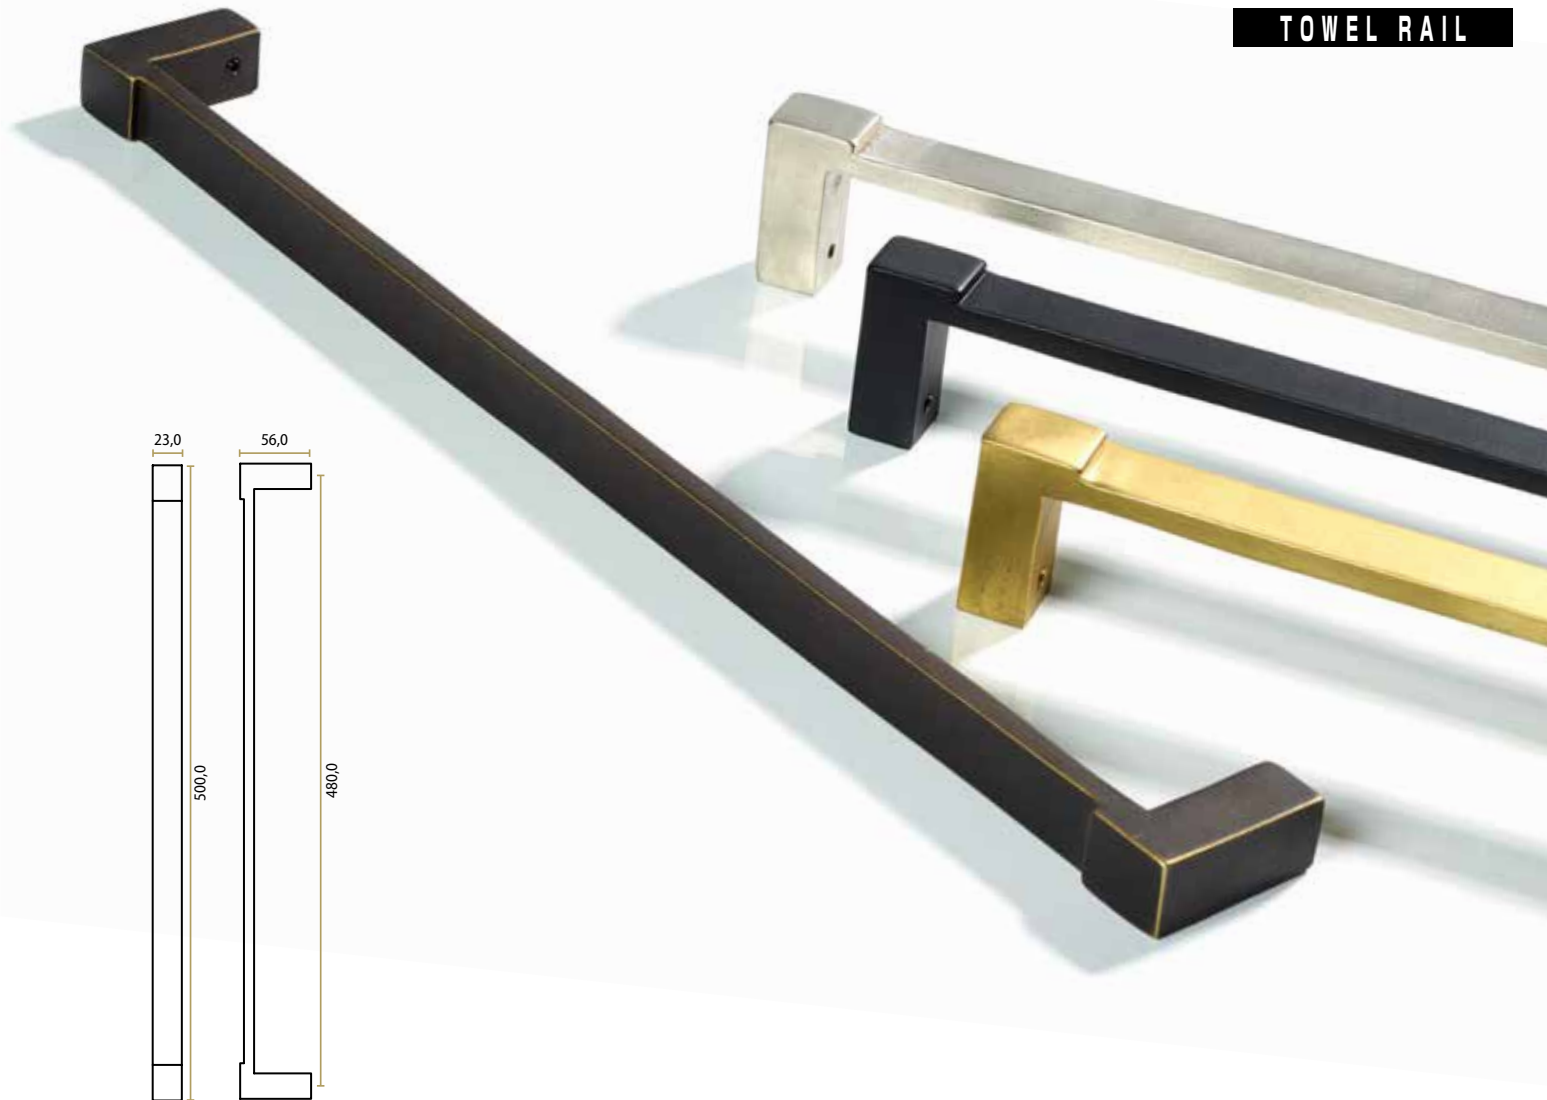

PULL HANDLES

BATHROOM ACCESSORIES

TOWEL RAIL

Anvil | It's a Roel Design
Aged Gold
No. J1812GA

Anvil | It's a Roel Design
Old Silver
No. J1812OS

Anvil | It's a Roel Design
Aged Bronze
No. J1812AB

Anvil | It's a Roel Design
Black
No. J1812BK