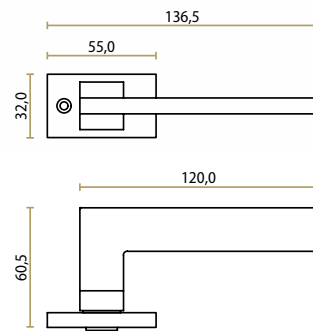

EVOKE COLLECTION

Evoke | Jolie Design
Aged Gold
No. J1550GA
Spring loaded

Evoke | Jolie Design
Old Silver
No. J1550OS
Spring loaded

Evoke | Jolie Design
Aged Bronze
No. J1550AB
Spring loaded

Evoke | Jolie Design
Black
No. J1550BK
Spring loaded