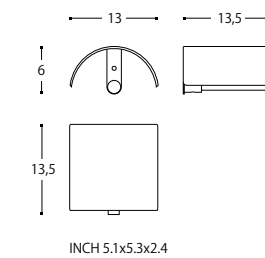

○
TOWEL RING *
CS226 03 72
MATTE
CS226 36 72
SOFT BLACK

○
PAPER HOLDER / TOWEL RACK *
CS226 03 54
MATTE
CS226 36 54
SOFT BLACK

○
PAPER HOLDER WITH COVER

CS226 03 59
MATTE
CS226 36 59
SOFT BLACK

○
STAINLESS STEEL FLAT SHELF *