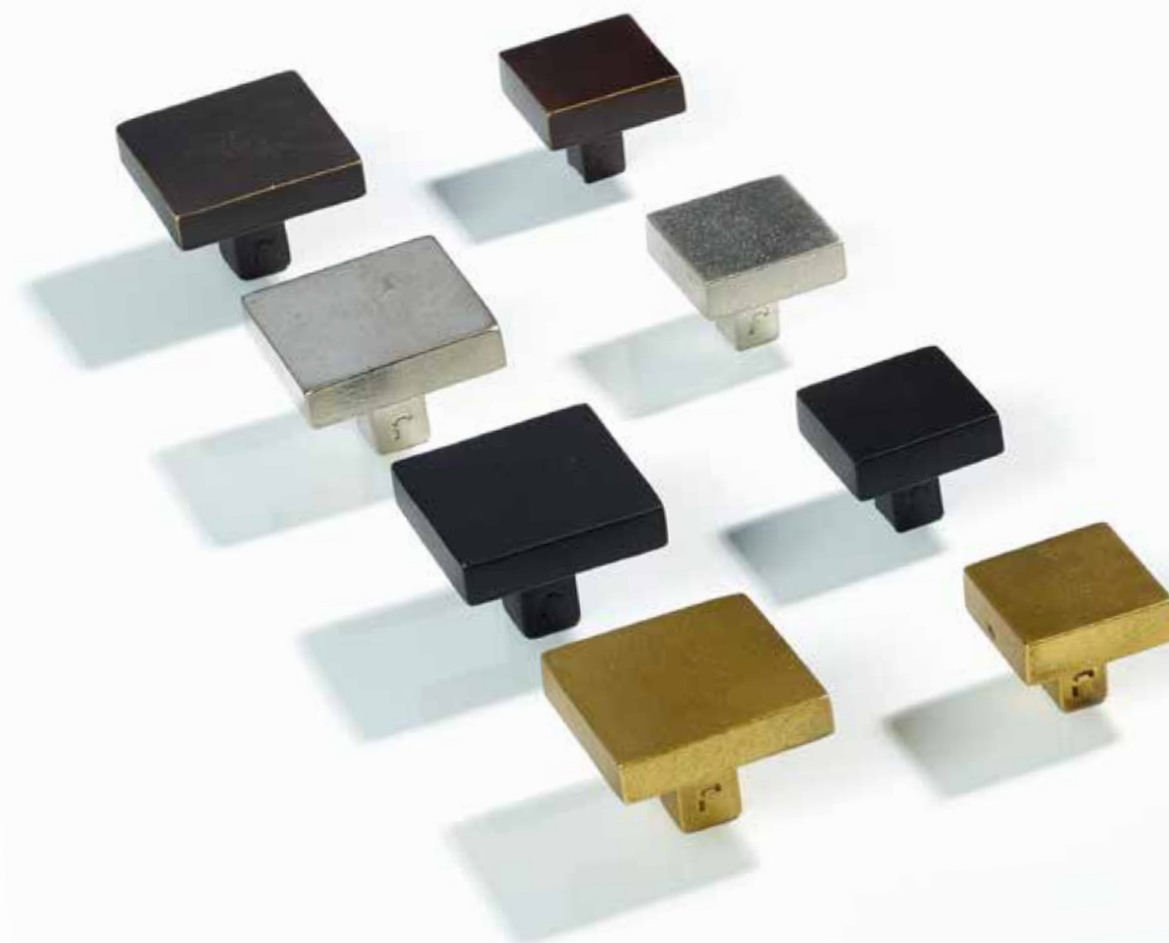

Essence | Jolie Design
Black
No. J0450BK
L 40 H 7 W 16 mm

page 170

REBEL

PULL HANDLES
CABINET HANDLES

No. J1409GA

page 171

VERVE

CABINET HANDLES & KNOBS

No. J1201GA

CARRE

CABINET HANDLES & KNOBS

Carre | Jolie Design
Aged Gold
No. J1703GA
L 30 H 25 W 30 mm

Carre | Jolie Design
Aged Gold
No. J1704GA
L 40 H 30 W 40 mm

Carre | Jolie Design
Aged Bronze
No. J1703AB
L 30 H 25 W 30 mm