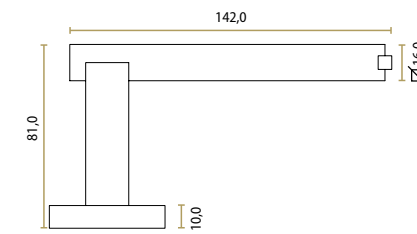

JOLIE DESIGN

BATHROOM ACCESSORIES

TOILET ROLLHOLDER

Jolie Design
Aged Gold
No. J0360GA

Jolie Design
Old Silver
No. J0360OS

Jolie Design
Aged Bronze
No. J0360AB

Jolie Design
Black
No. J0360BK